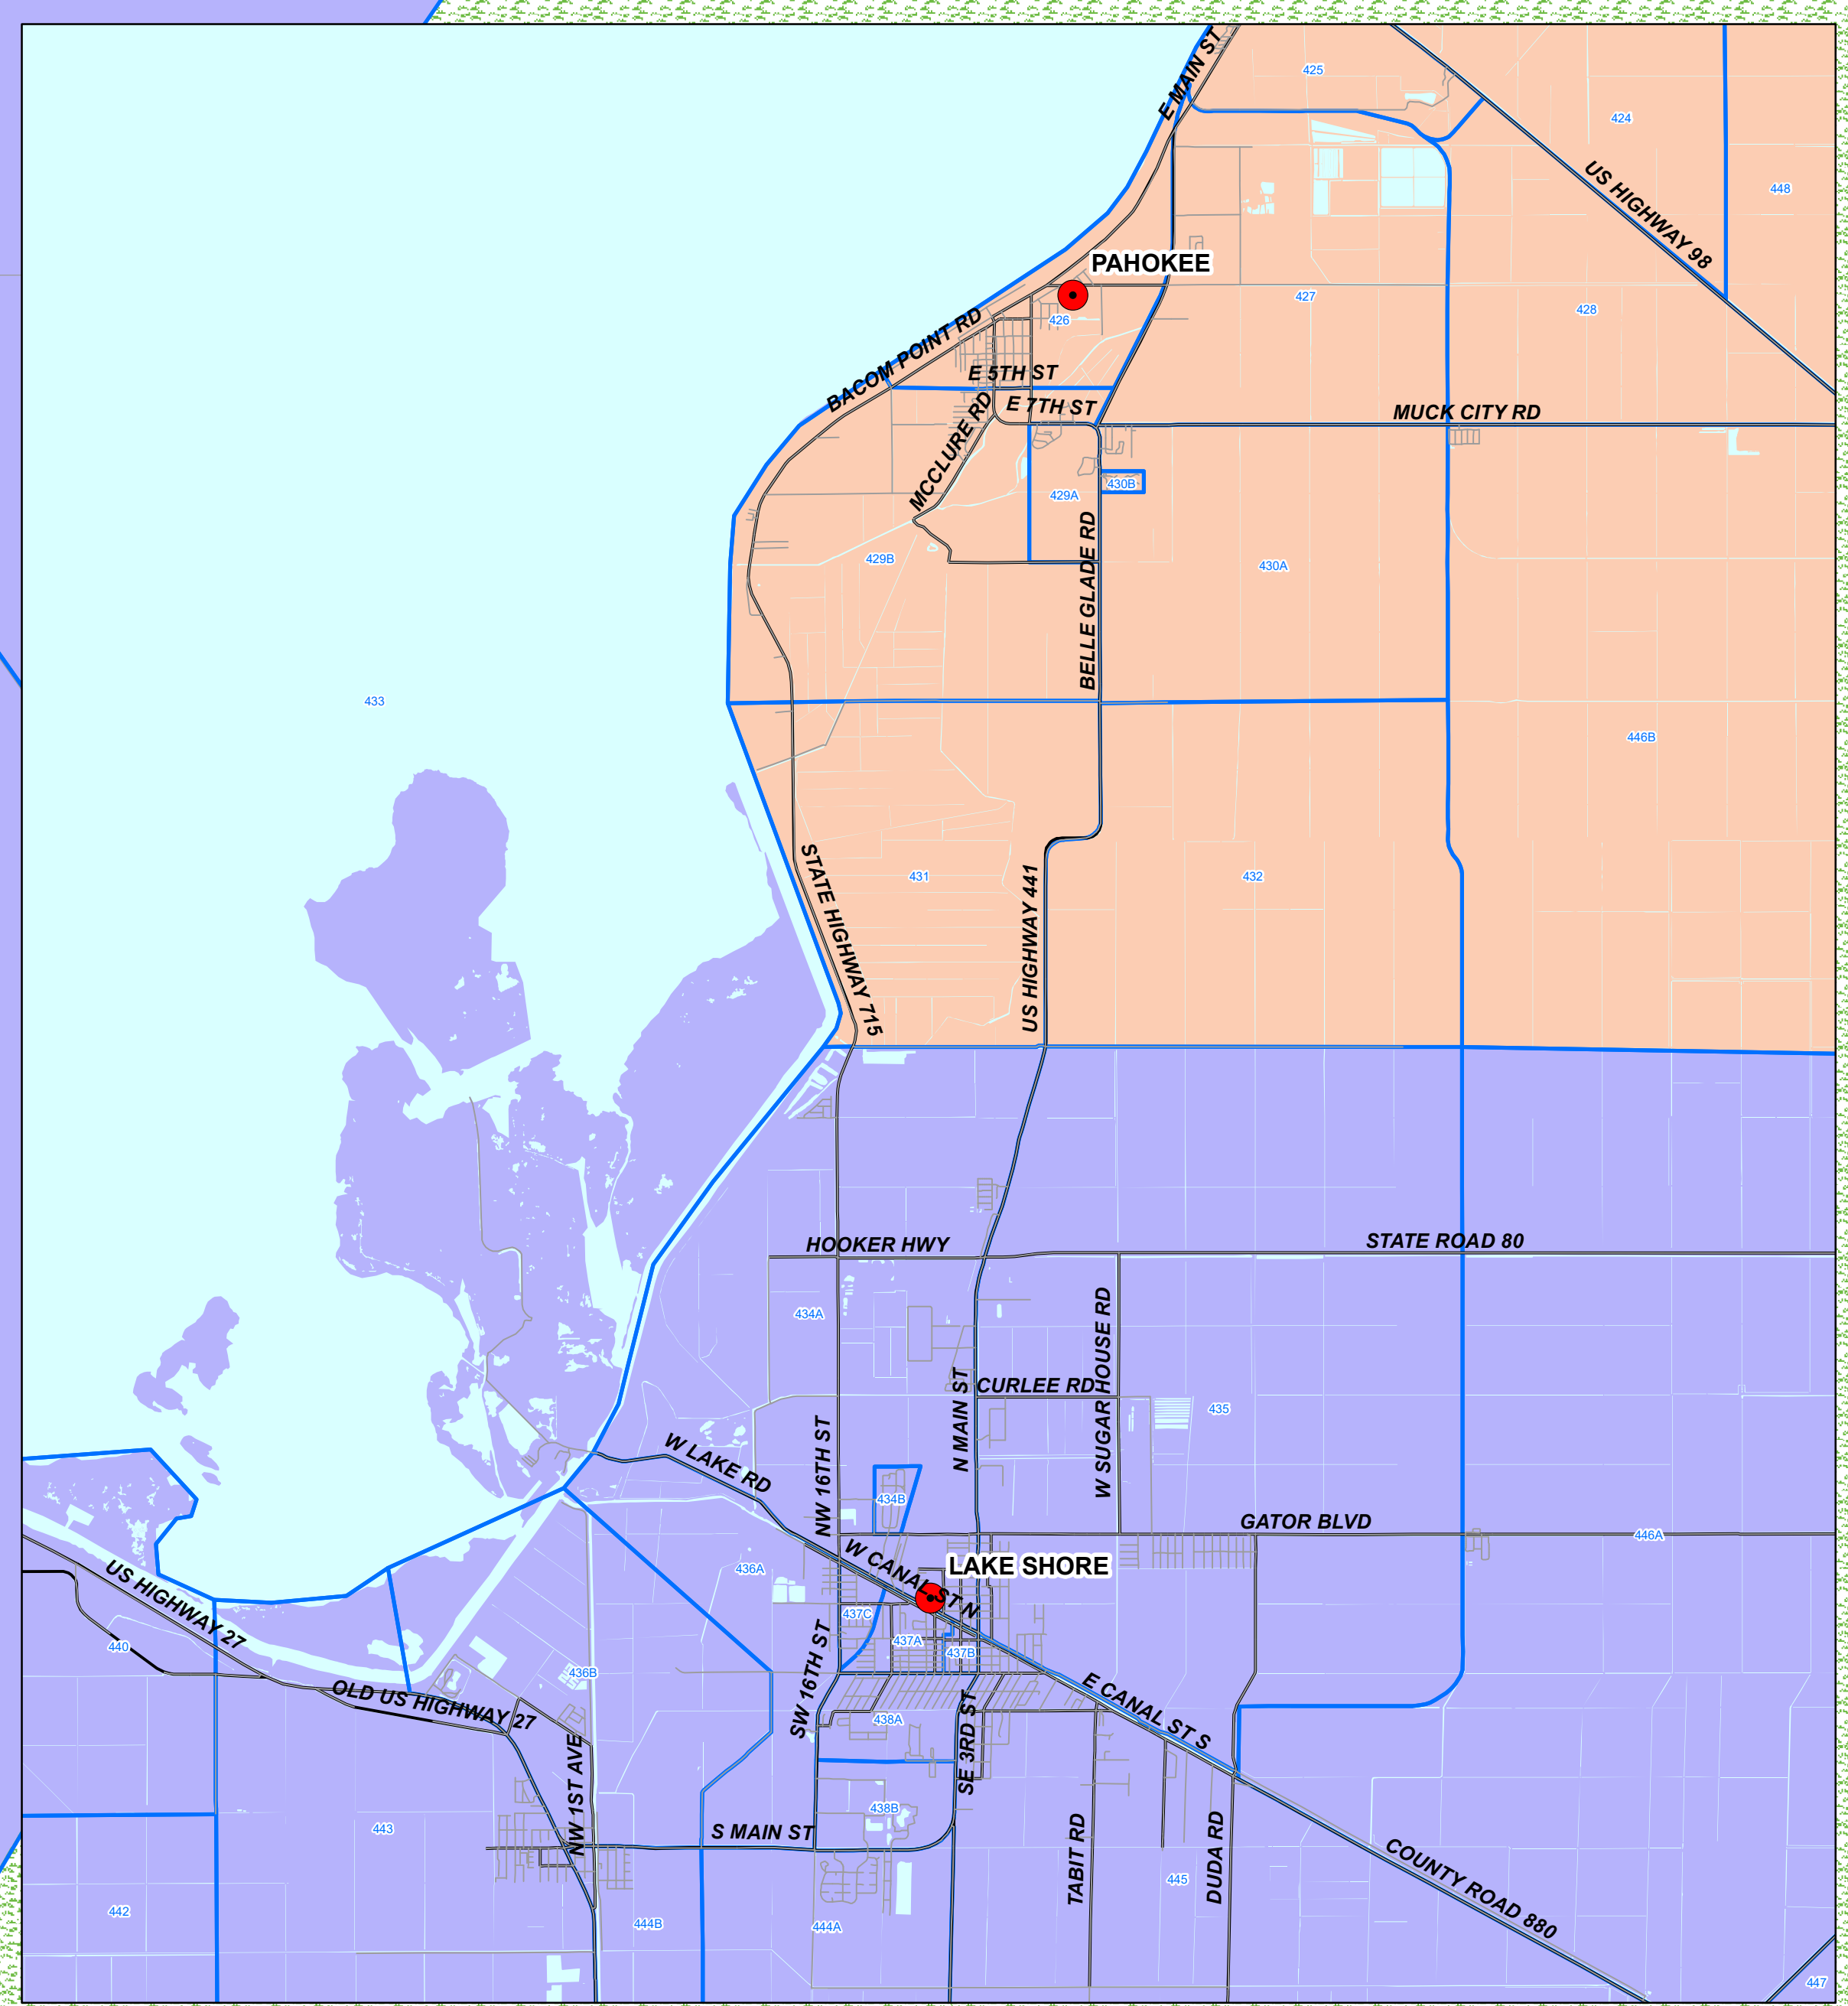

# Middle School Attendance Boundaries SY2023-24

## Legend

- Middle Schools
- Schools Without Boundaries
- SACs
- Florida's Turnpike
- Interstate 95
- Major Roadways
- Secondary Roads
- Water Catchment Area
- Loxahatchee Refuge

## Middle Attendance Boundaries

- BEAR LAKES
- BOCA RATON
- CARVER
- CHRISTA MCAULIFFE
- CONGRESS
- CONNISTON
- CRESTWOOD
- EAGLES LANDING
- EMERALD COVE
- HL WATKINS
- INDEPENDENCE
- JEAGA
- JOHN F KENNEDY
- JUPITER
- LAKE SHORE
- LAKE WORTH
- LANTANA
- LC SWAIN
- LOGGERS RUN
- OKEEHEELEE
- OMNI
- OSCEOLA CREEK
- PAHOKEE
- PALM SPRINGS
- POLO PARK
- ROOSEVELT
- TRADEWINDS
- WATSON B DUNCAN
- WELLINGTON LANDINGS
- WEST BOYNTON
- WESTERN PINES
- WOODLANDS

### Glades Inset

**Palm Beach County School District**  
 Planning & Intergovernmental Relations  
 GIS

3661 Interstate Park Rd N  
 Riviera Beach, FL 33404