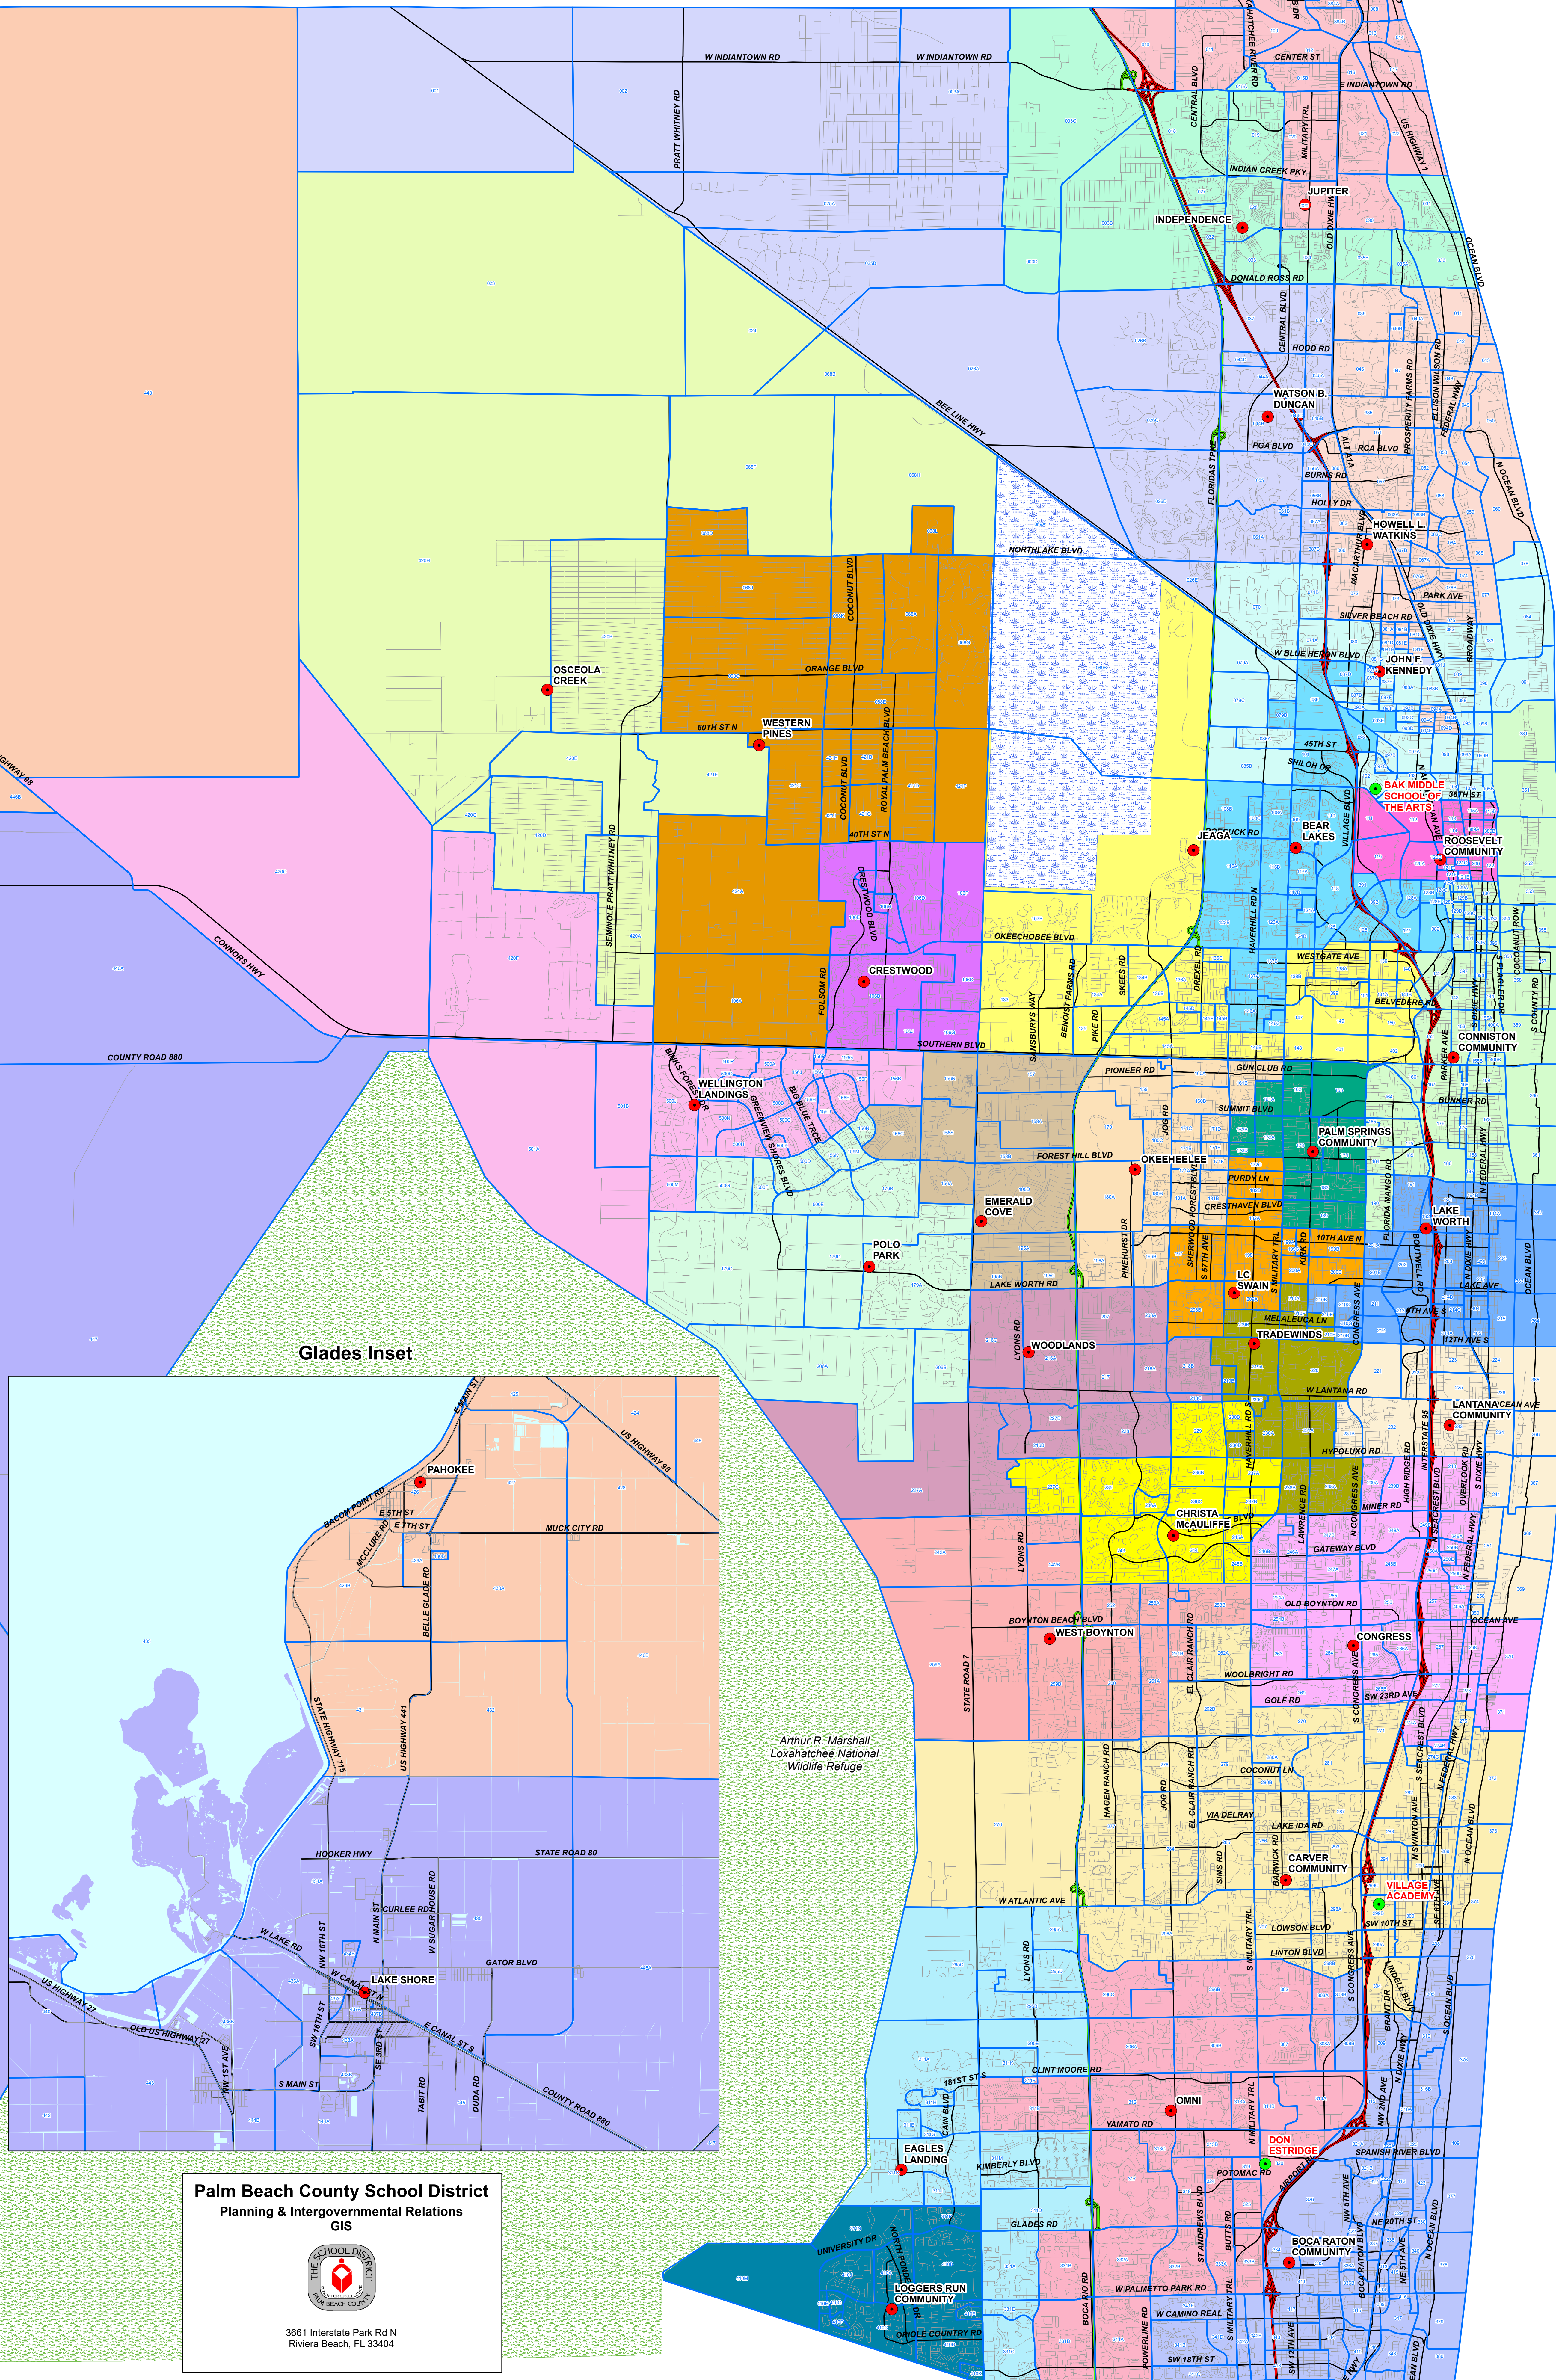

# Middle School Attendance Boundaries SY2023-24

## Legend

- Middle Schools
- Schools Without Boundaries
- SACs
- Florida's Turnpike
- Interstate 95
- Major Roadways
- Secondary Roads
- Water Catchment Area
- Loxahatchee Refuge

## Middle Attendance Boundaries

- BEAR LAKES
- BOCA RATON
- CARVER
- CHRISTA MCAULIFFE
- CONGRESS
- CONNISTON
- CRESTWOOD
- EAGLES LANDING
- EMERALD COVE
- HL WATKINS
- INDEPENDENCE
- JEAGA
- JOHN F KENNEDY
- JUPITER
- LAKE SHORE
- LAKE WORTH
- LANTANA
- LC SWAIN
- LOGGERS RUN
- OKEEHEELEE
- OMNI
- OSCEOLA CREEK
- PAHOKEE
- PALM SPRINGS
- POLO PARK
- ROOSEVELT
- TRADEWINDS
- WATSON B DUNCAN
- WELLINGTON LANDINGS
- WEST BOYNTON
- WESTERN PINES
- WOODLANDS